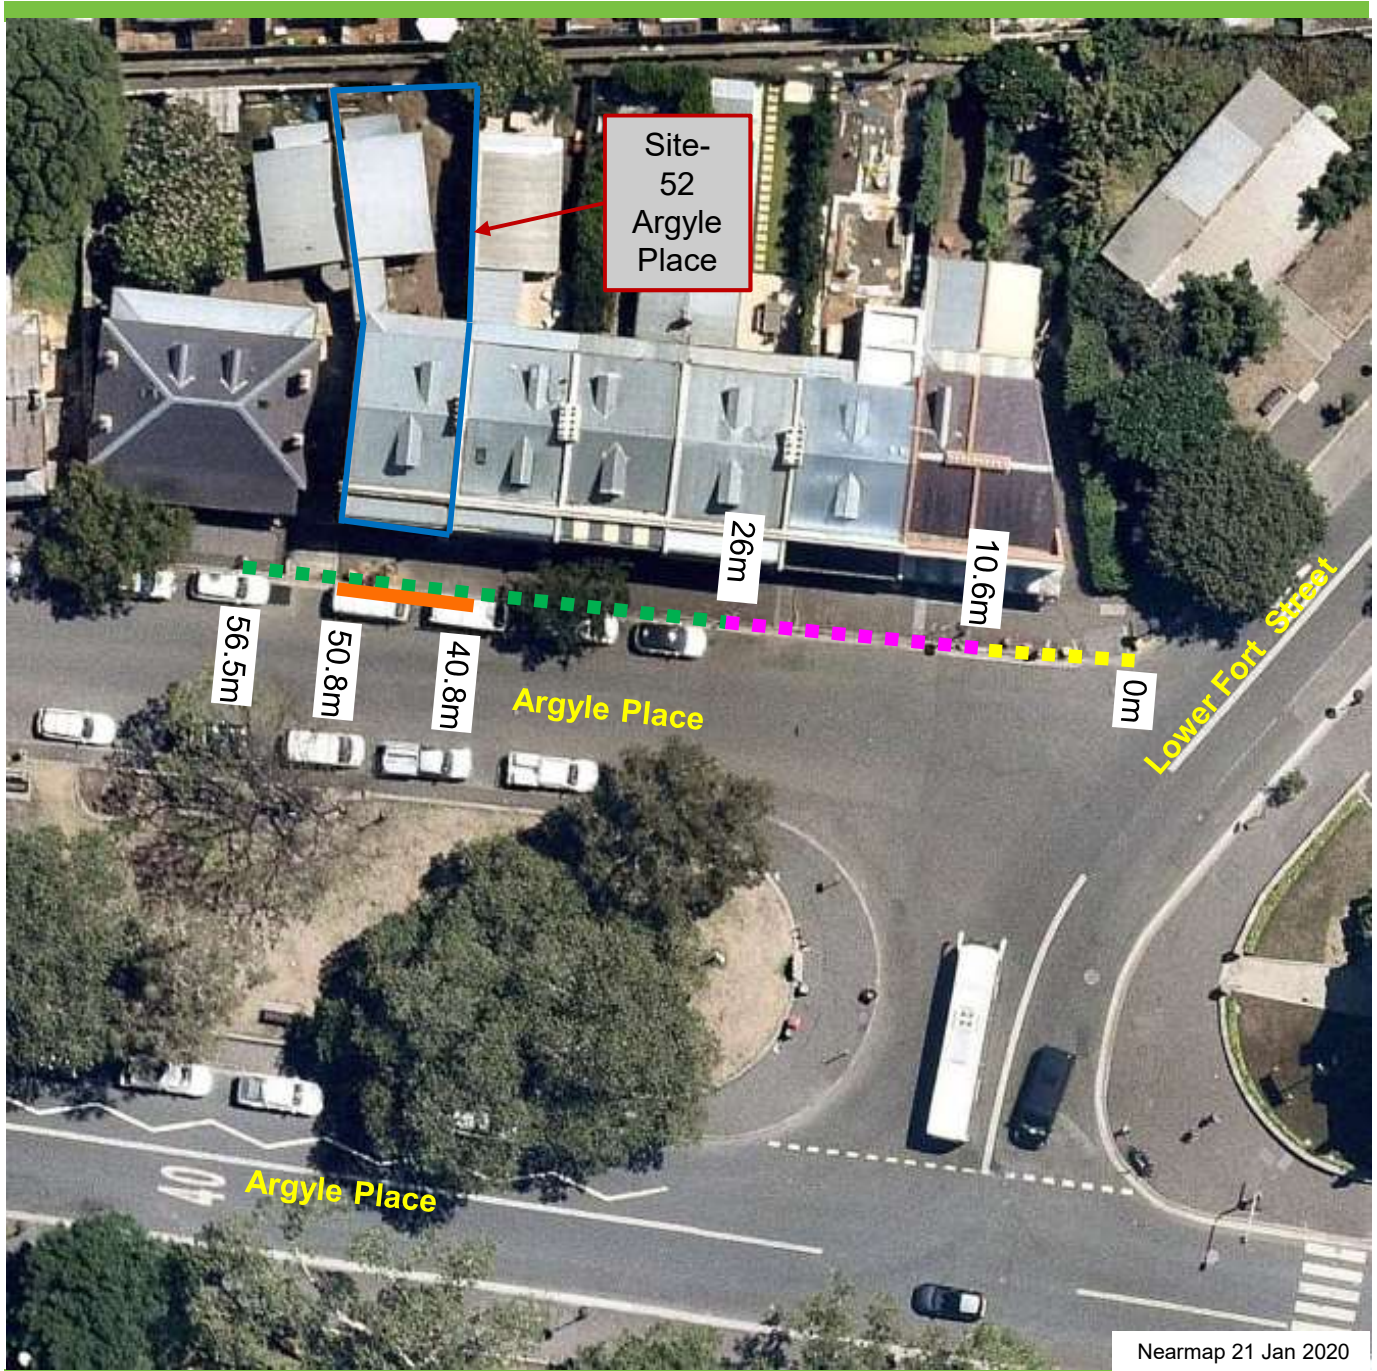

Argyle Place, Millers Point Proposed Works Zone

Nearmap 21 Jan 2020

Existing

- ■ ■ No Stopping
- ■ ■ 2P Ticket 8am-10pm Permit Holders Excepted Area 16
- ■ ■ Bus Zone

Proposed

- Works Zone
7.30am-5.30pm Mon-Fri
7.30am-3.30pm Sat
- ■ ■ 2P Ticket 5.30pm-10pm Mon-Fri
3.30pm-10pm Sat
8am-10pm Sun and Public Holidays Permit Holders Excepted Area 16